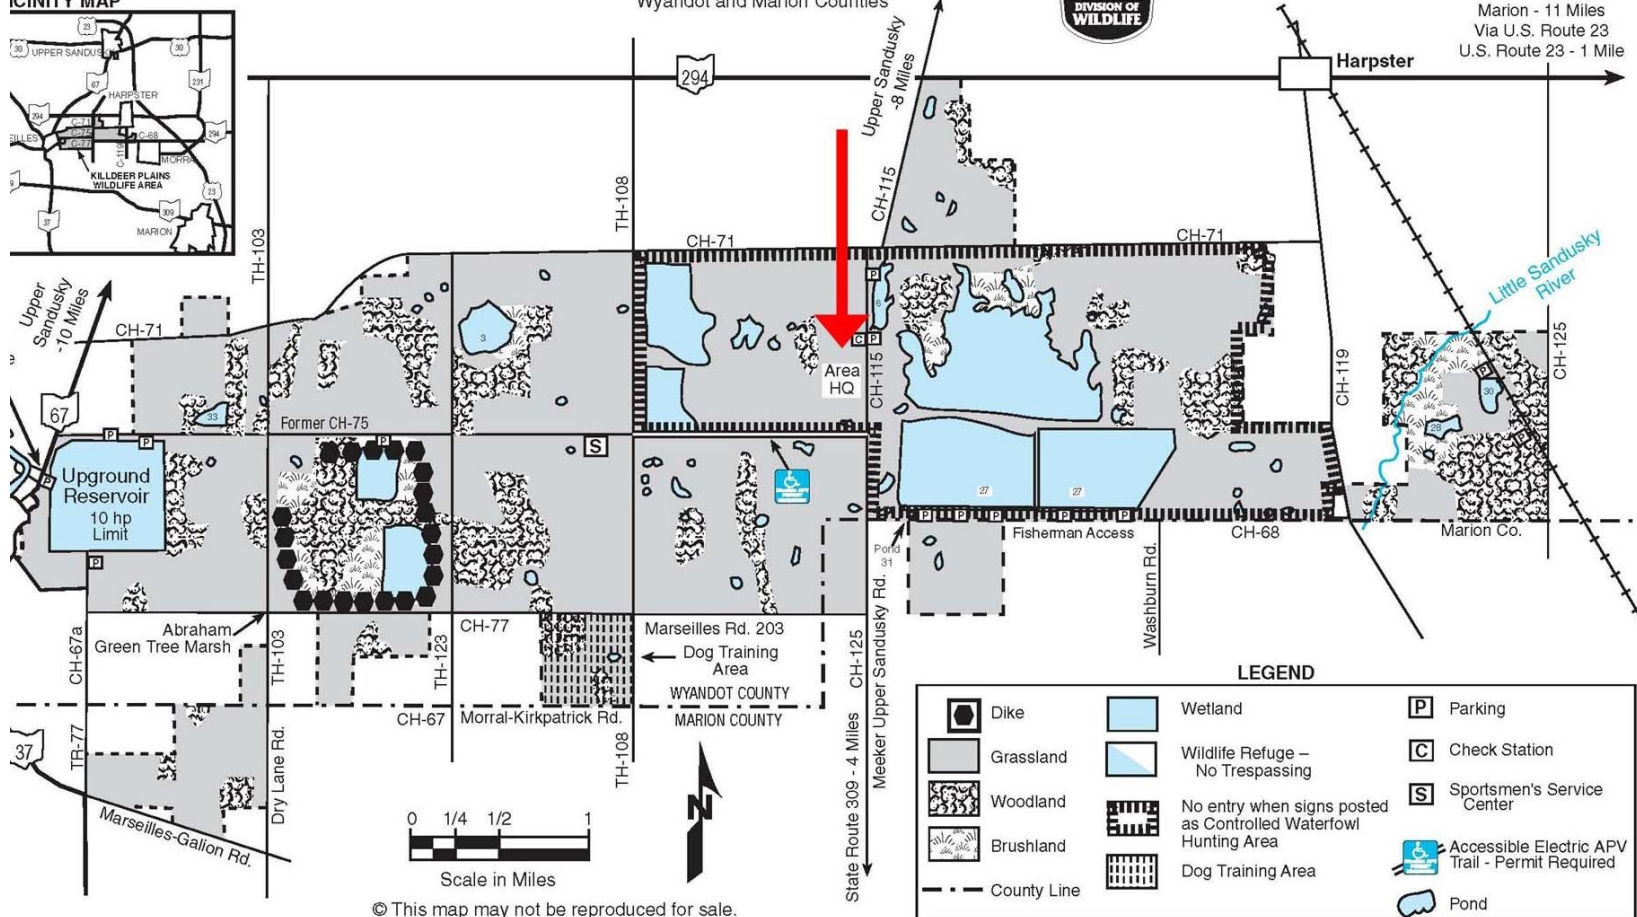

HUNTING, TRAPPING & FISHING
9,230 ACRES

Division of Wildlife
Ohio Department of Natural Resources
KILLDEER PLAINS WILDLIFE AREA
Wyandot and Marion Counties

Publication 23
(R808)

LOCALITY MAP

LEGEND

© This map may not be reproduced for sale.