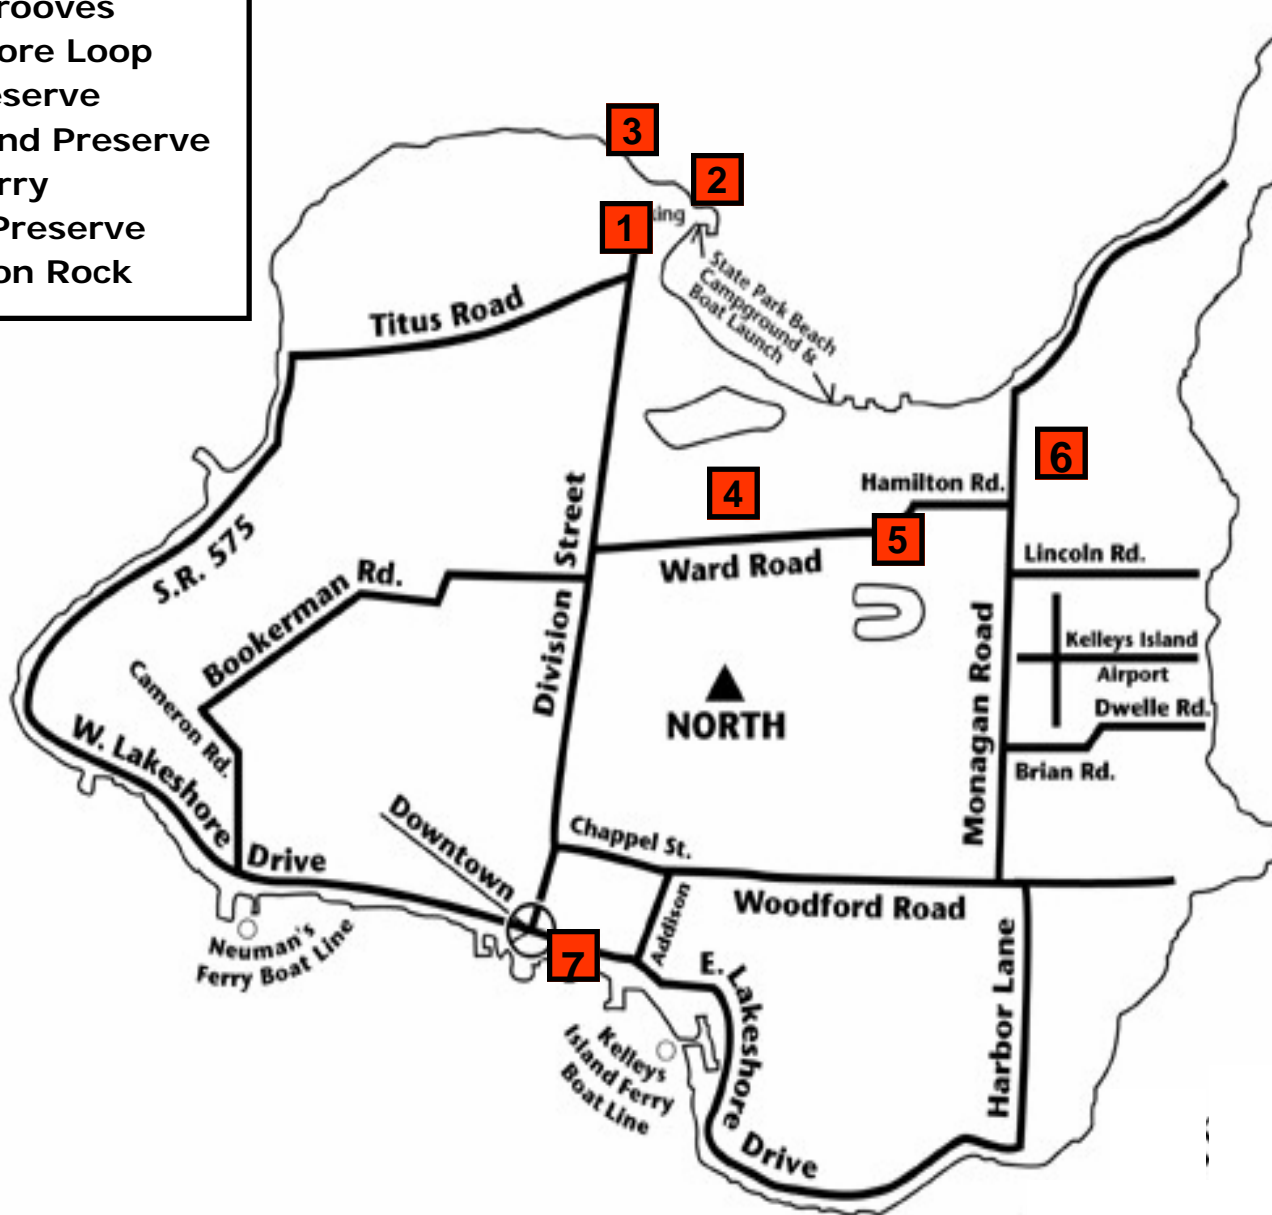

# Kelleys Island, Ohio

## Natural Areas

- 1-Glacial Grooves
- 2-North Shore Loop
- 3-Alvar Preserve
- 4-North Pond Preserve
- 5-East Quarry
- 6-Scheele Preserve
- 7-Inscription Rock

Kelleys Island  
Audubon Club  
419.746.2258  
[www.kelleysisland.com](http://www.kelleysisland.com)